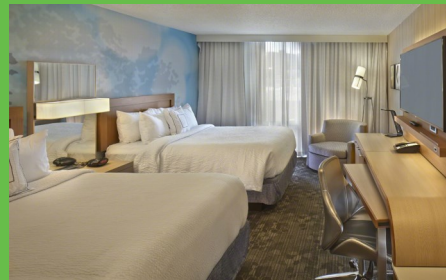

Conveniently located just outside of downtown and minutes away from Children's Hospital of Philadelphia

- Participation and adherence to the guidelines of the American Hotel and Lodging Association's COVID 19 [StaySafe™ Initiative](#) as well as Marriott Commitment to Clean program <https://clean.marriott.com/>
- Discounted Rate for CHOP families $79 plus tax per night
- Dedicated floor(s) for CHOP families
- No fee cancellation policy for CHOP families
- Key access only for entry into hotel, elevators, and guestrooms
- Enhanced cleaning and housekeeping services following the most up-to-date CDC and Marriott guidelines
- Universal masking for all hotel associates and guests
- Masks provided to all guests who do not have one
- Enhanced COVID screening for all hotel employees, including daily temperature checks
- Alcohol sanitizer throughout building and in each room
- Social Distancing notifications/signage marked and posted throughout hotel and explained at check in
- Furniture is set up in Bistro and common areas to support social distancing.
- Complimentary onsite parking

To Book Your Stay: Call Hotel Directly at 215-477-0200

Choose last option STAY ON LINE and ask for the CHOP rate